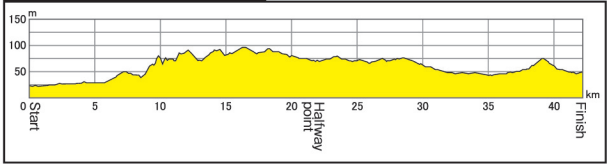

# KYOTO MARATHON 2016

## Course Map

Sunday, February 21, 2016

Course altitude chart

**Legend**

- Course
- - - Course (riverside)